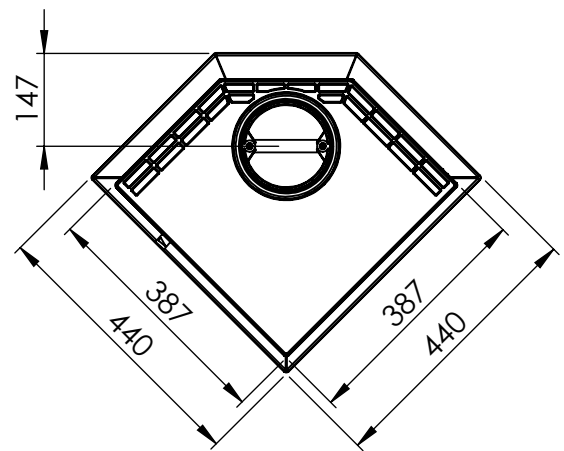

This document is Nordpeis (Nordstar Sp. z o.o.) exclusive intellectual property. It must be treated as strictly confidential and must not be copied or communicated to any third person without Nordpeis (Nordstar Sp. z o.o.) written permission.

A
B
C
D
E
F

Revision note:

Name:
Quadro 1 - One leg - stove - Dimension

Quadro

Revision by:
Created by:
Checked by:
Approved by:

P. Żabiński
T. Ziółkowski
Ł. Kęsy

Date:
20.03.2014
09.07.2014
09.07.2014

Material:
Weight (kg.):
Replace:
Part number:

104.03
SN-QUADR-110

Format:
Scale:
Sheet:
Revision:

A4
1:12
6 of 6
Q2

Nordpeis AS
Gjellebekkstubben 11
N-3420 LIERSKOGEN, Norway