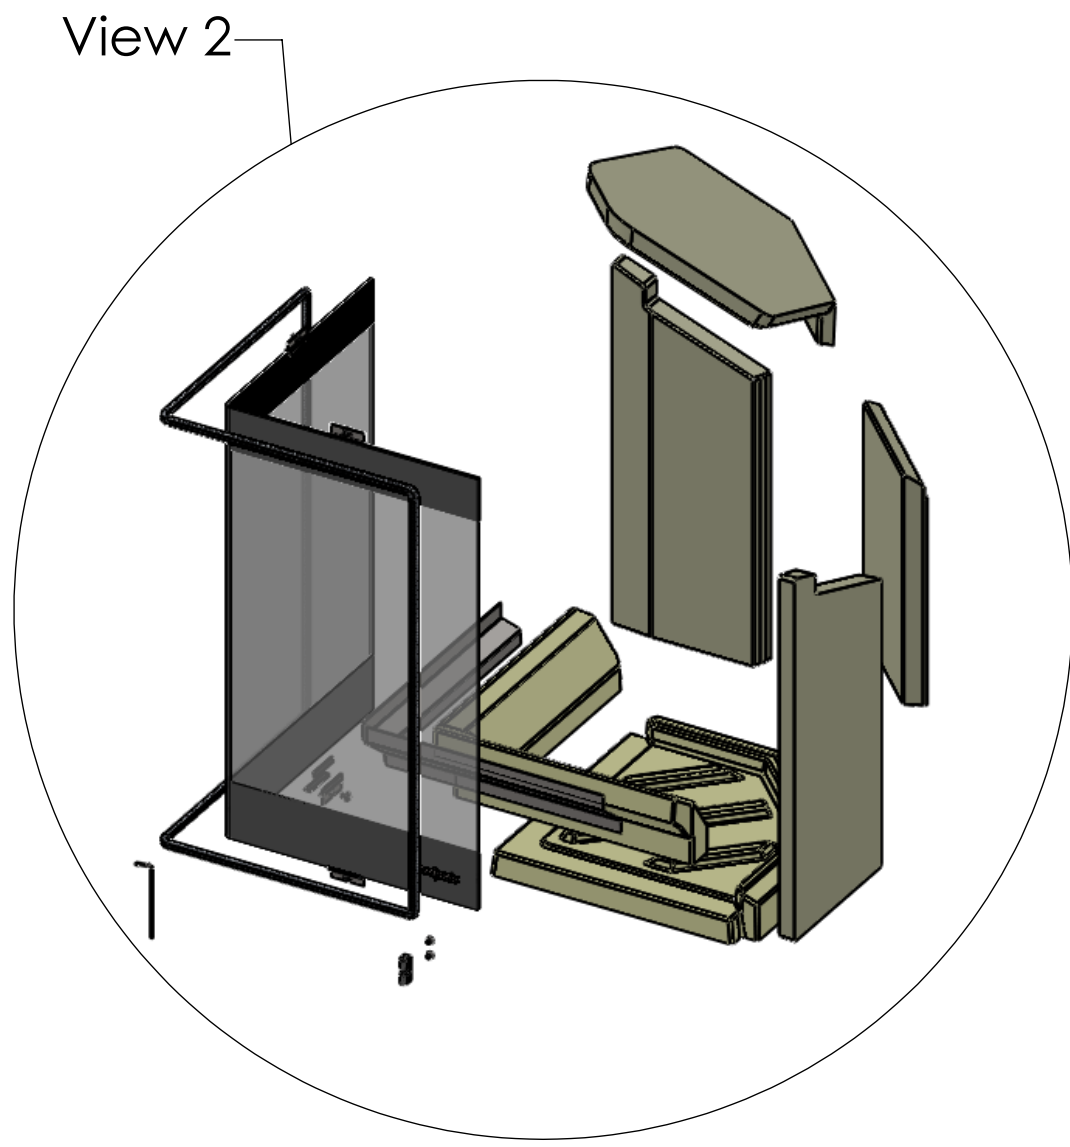

View 1

	Revision note: Add fire tape 10x3mm. into combustion chamber, between the bottom Thermote and the body	Revision by: P.Żabiński	Date: 08.07.2014	Material:	Format: A3
	Name: Quadro 1 - One leg - stove - View 1,2	Created by: P.Żabiński	Date: 20.03.2014	Weight (kg.): 96.77	Scale: 1:8
Nordpeis AS Gjellebekkstubben 11 N-3420 LIERSKOGEN, Norway	Checked by: T.Ziótkowski	Date: 09.07.2014	Replace:	Sheet: 1 of 6	
Quadro	Approved by: Ł.Kęsy	Date: 09.07.2014	Part number: SN-QUADR-110	Revision: Q2	

	Revision note: Add fire tape 10x3mm. into combustion chamber, between the bottom Thermote and the body	Revision by: P.Żabiński	Date: 08.07.2014	Material:	
	Name: Quadro 1 - One leg - stove - View 1	Created by: P.Żabiński	20.03.2014	Weight (kg.): 73.48	Format: A3
<p style="text-align: center;">Nordpeis AS Gjellebekkstubben 11 N-3420 LIERSKOGEN, Norway</p> <p style="text-align: center;">Quadro</p>	Checked by: T.Ziótkowski	09.07.2014	Replace:	Sheet: 2 of 6	Scale: 1:8
	Approved by: Ł.Keşy	09.07.2014	Part number: SN-QUADR-110	Revision: Q2	