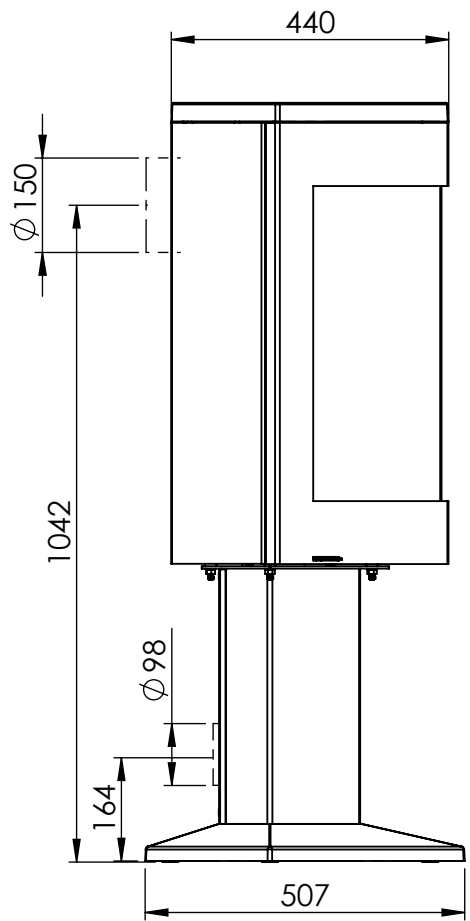

This document is Nordpeis (Nordstar Sp. z o.o.) exclusive intellectual property. It must be treated as strictly confidential and must not be copied or communicated to any third person without Nordpeis (Nordstar Sp. z o.o.) written permission.

A
B
C
D
E
F

Revision note:

Name:
Quadro 1 - One leg - stove - Dimension

Quadro

Revision by:
Created by:
Checked by:
Approved by:

P. Żabiński
T. Ziółkowski
Ł. Kęsy

Date:
20.03.2014
09.07.2014
09.07.2014

Material:
Weight (kg.):
Replace:
Part number:

104.03
SN-QUADR-110

Format:
Scale:
Sheet:
Revision:

A4
1:12
6 of 6
Q2

Nordpeis AS
Gjellebekkstubben 11
N-3420 LIERSKOGEN, Norway