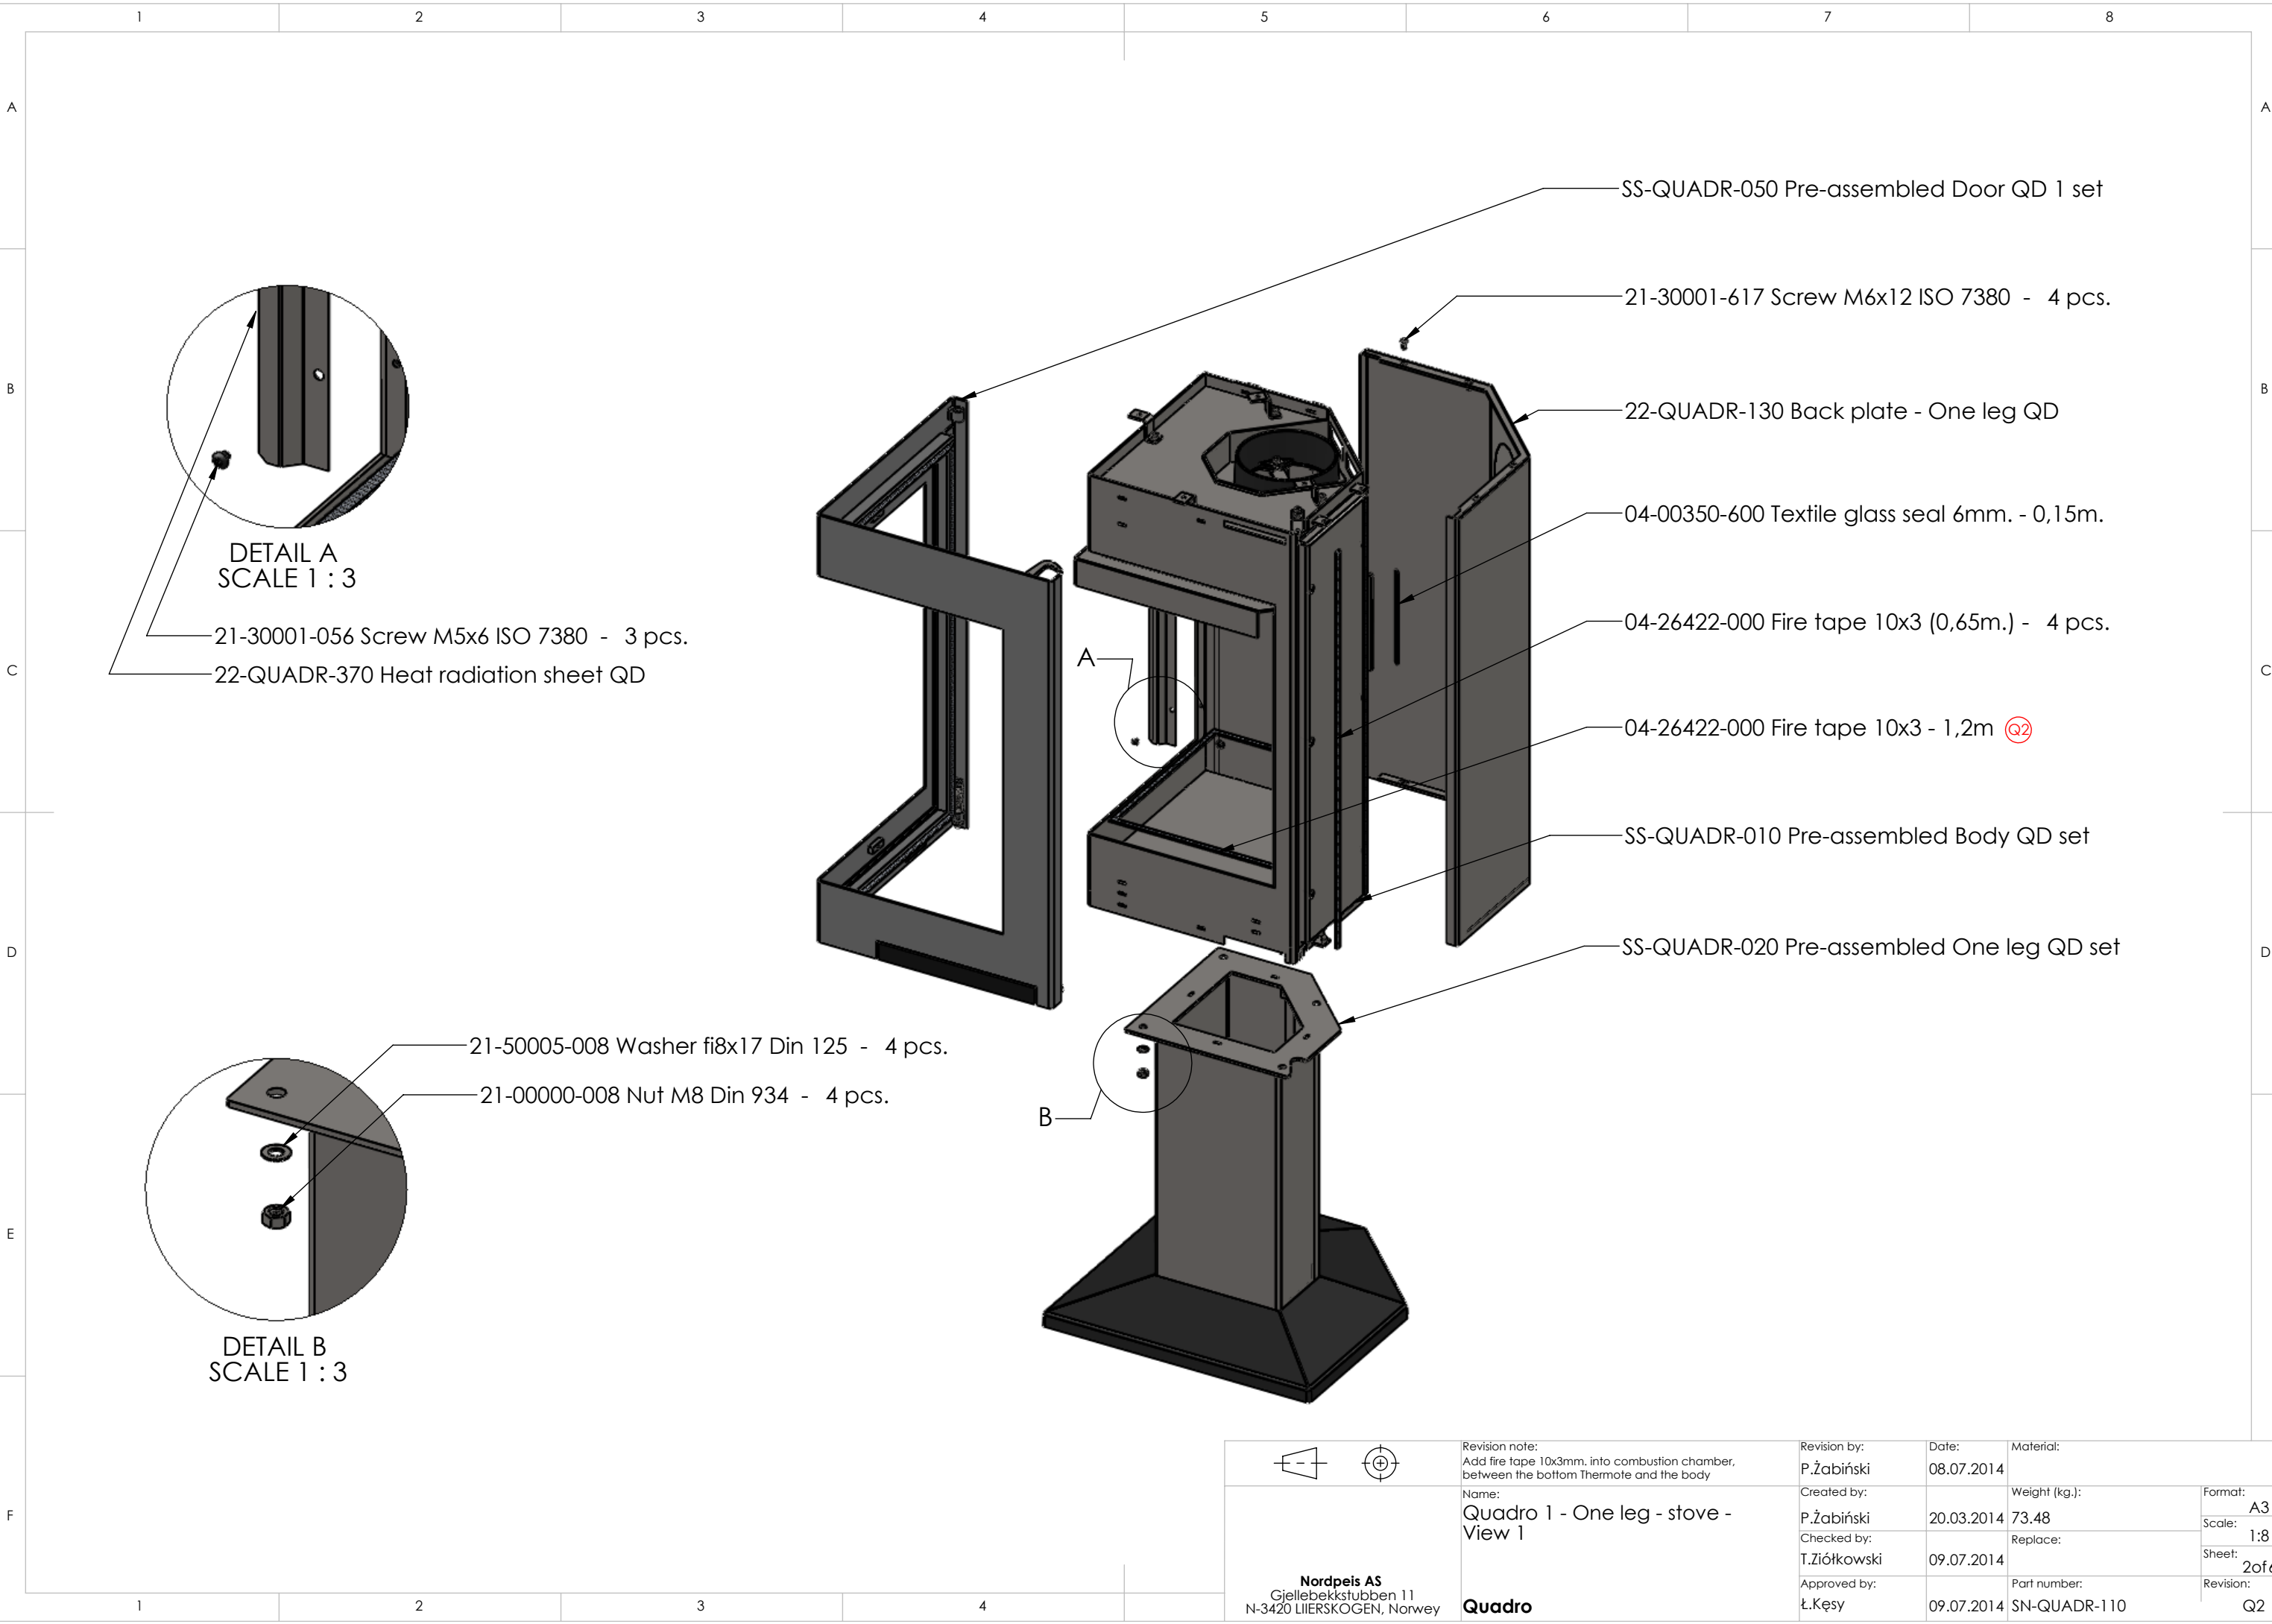

View 1

	Revision note: Add fire tape 10x3mm. into combustion chamber, between the bottom Thermote and the body	Revision by: P.Żabiński	Date: 08.07.2014	Material:	Format: A3
	Name: Quadro 1 - One leg - stove - View 1,2	Created by: P.Żabiński	Date: 20.03.2014	Weight (kg.): 96.77	Scale: 1:8
Nordpeis AS Gjellebekkstubben 11 N-3420 LIERSKOGEN, Norway	Checked by: T.Ziótkowski	Date: 09.07.2014	Replace:	Sheet: 1 of 6	
Quadro	Approved by: Ł.Kęsy	Date: 09.07.2014	Part number: SN-QUADR-110	Revision: Q2	

	Revision note: Add fire tape 10x3mm. into combustion chamber, between the bottom Thermote and the body	Revision by: P.Żabiński	Date: 08.07.2014	Material:	
	Name: Quadro 1 - One leg - stove - View 1	Created by: P.Żabiński	20.03.2014	Weight (kg.): 73.48	Format: A3
<p style="text-align: center;">Nordpeis AS Gjellebekkstubben 11 N-3420 LIERSKOGEN, Norway</p> <p style="text-align: center;">Quadro</p>	Checked by: T.Ziótkowski	09.07.2014	Replace:	Sheet: 2 of 6	Scale: 1:8
	Approved by: Ł.Keşy	09.07.2014	Part number: SN-QUADR-110	Revision: Q2	

	Revision note:	Revision by:	Date:	Material:	
	Name: Quadro 1 - One leg - stove - View 2	Created by: P.Żabiński	20.03.2014	Weight (kg.): 23.29	Format: A3
	Nordpeis AS Gjellebekkstubben 11 N-3420 LIERSKOGEN, Norway	Checked by: T.Ziótkowski	09.07.2014	Replace:	Scale: 1:8
Quadro	Approved by: Ł.Keşy	09.07.2014	Part number: SN-QUADR-110	Sheet: 3 of 6	Revision: Q2