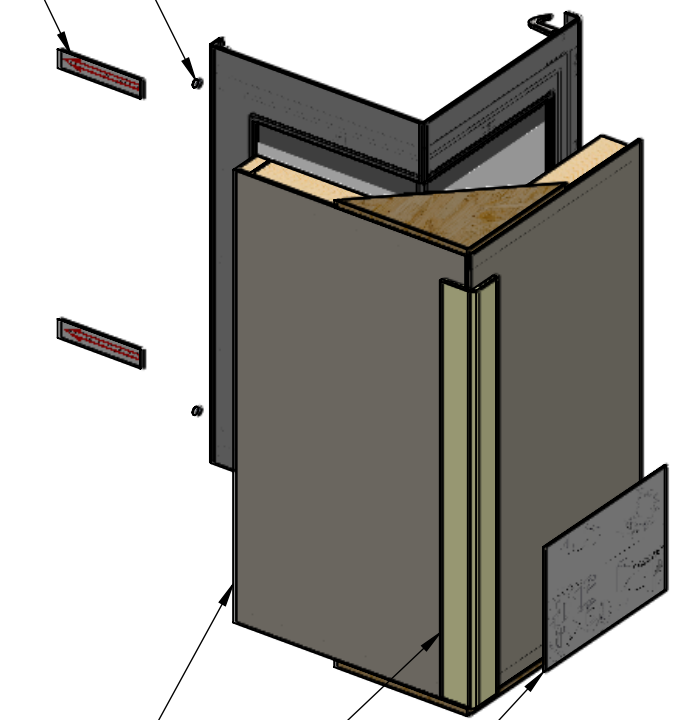

24-QUADR-090 Attention label (installation door) QD

24-00058-002 Cardboard edge protector 60x60x7

PA-QUADR-100 Box - Door set QD

PA-QUADR-080 Cardboard angle QD - 4 pcs.

PA-QUADR-020 Side Pallet for QD - 2 pcs.

PA-QUADR-030 Plank QD - 2 pcs.

PA-QUADR-070 Transport safety QD - 2 pcs.

PA-QUADR-120 Bottom pallet QD1

	Revision note: Remove: 24-QUADR-060 Warning label QD	Revision by: P.Żabiński	Date: 30-05-2014	Material:	Format: A3
	Name: Quadro 1 - One leg - stove - Packaging	Created by: P.Żabiński	Date: 20.03.2014	Weight (kg.): 120.91	Scale: 1:11
Nordpeis AS Gjellebekkstubben 11 N-3420 LIERSKOGEN, Norway	Quadro	Checked by: T.Ziótkowski	Date: 09.07.2014	Replace:	Sheet: 4 of 6
		Approved by: Ł.Keşy	Date: 09.07.2014	Part number: SN-QUADR-110	Revision: Q2