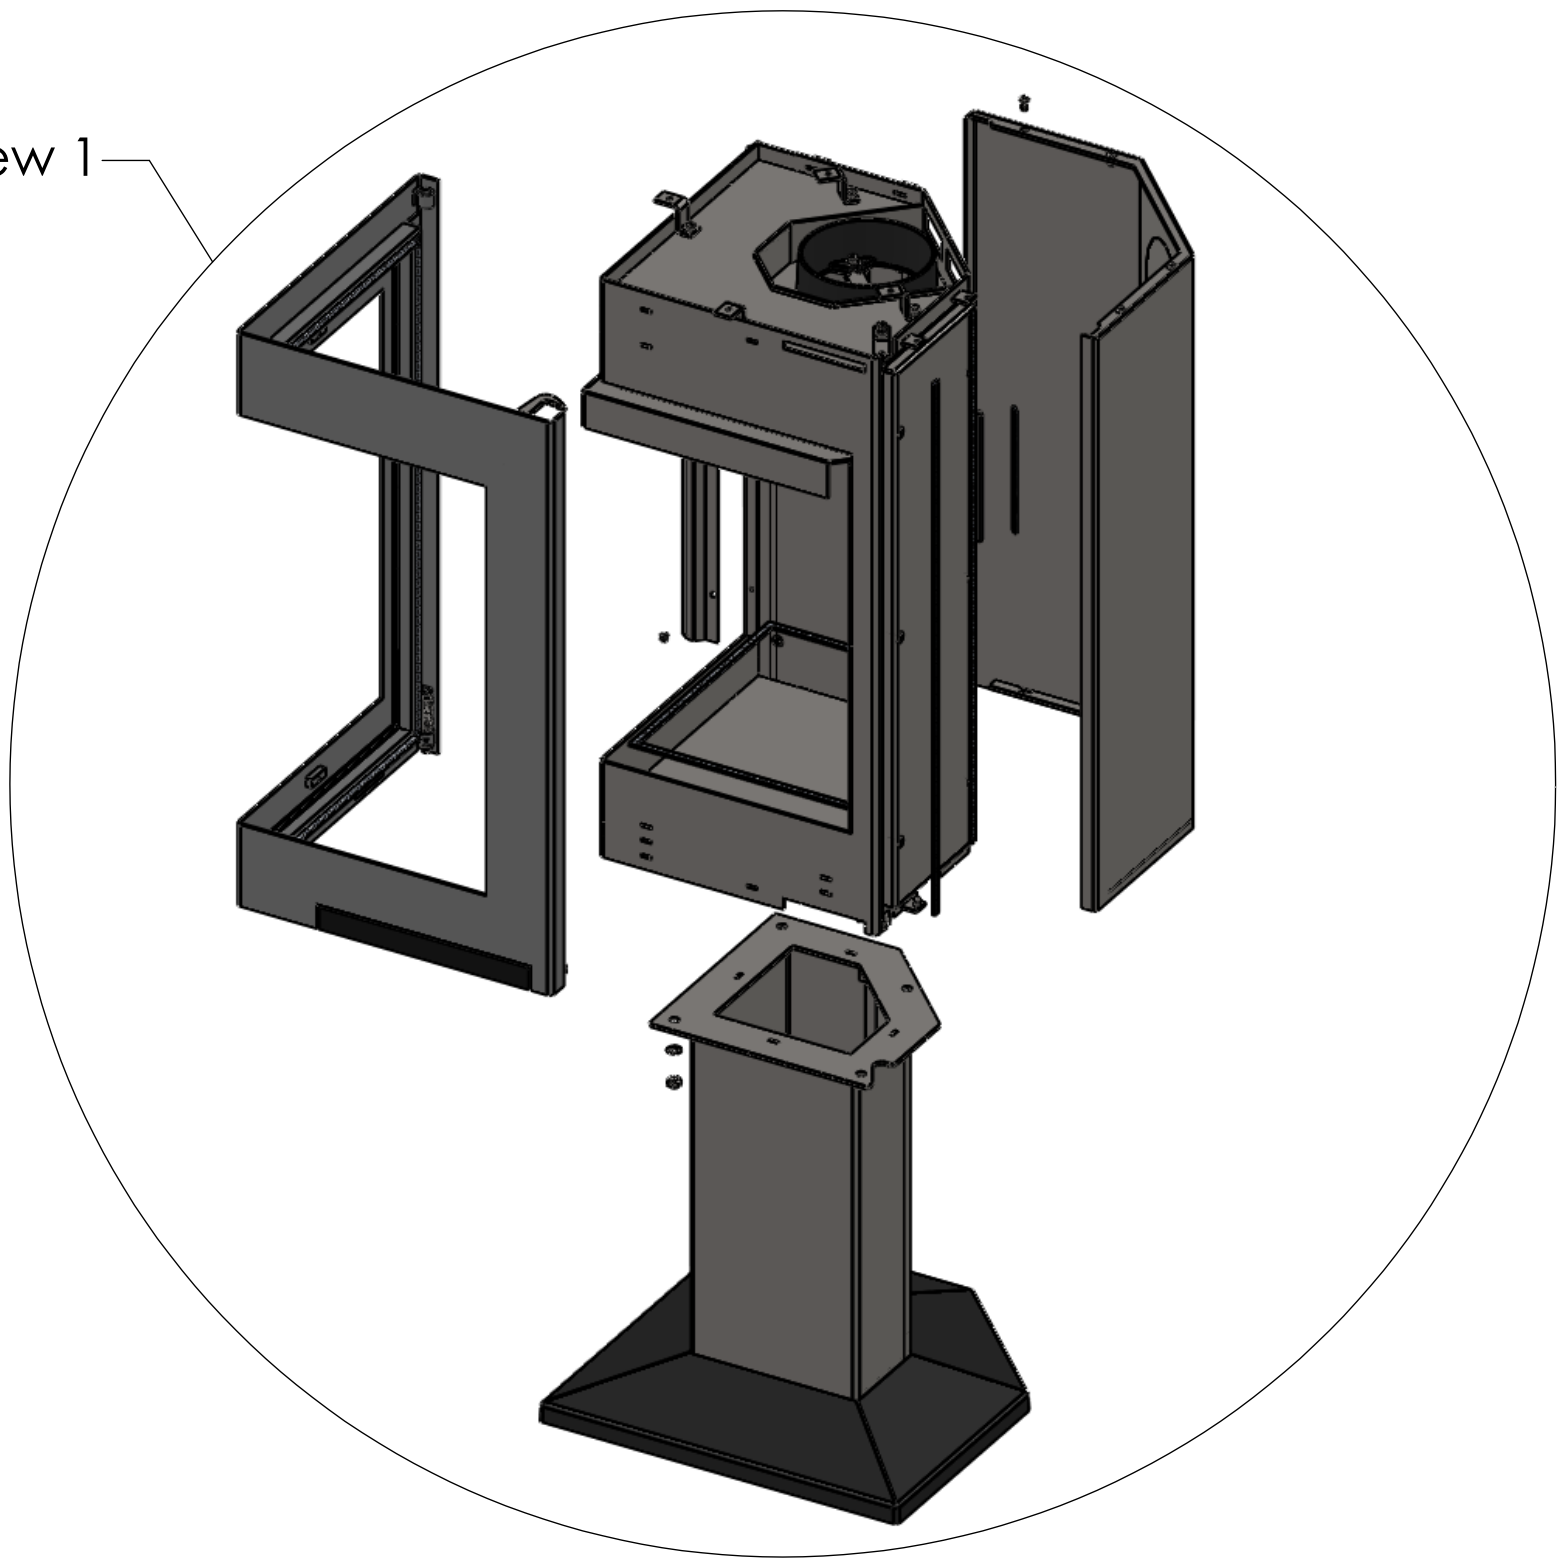

View 1

	Revision note: Add fire tape 10x3mm. into combustion chamber, between the bottom Thermote and the body	Revision by: P.Żabiński	Date: 08.07.2014	Material:	Format: A3
	Name: Quadro 1 - One leg - stove - View 1,2	Created by: P.Żabiński	Date: 20.03.2014	Weight (kg.): 96.77	Scale: 1:8
Nordpeis AS Gjellebekkstubben 11 N-3420 LIERSKOGEN, Norway	Checked by: T.Ziótkowski	Date: 09.07.2014	Replace:	Sheet: 1 of 6	
Quadro	Approved by: Ł.Kęsy	Date: 09.07.2014	Part number: SN-QUADR-110	Revision: Q2	

	Revision note: Add fire tape 10x3mm. into combustion chamber, between the bottom Thermote and the body	Revision by: P.Żabiński	Date: 08.07.2014	Material:	
	Name: Quadro 1 - One leg - stove - View 1	Created by: P.Żabiński	20.03.2014	Weight (kg.): 73.48	Format: A3
<p style="text-align: center;">Nordpeis AS Gjellebekkstubben 11 N-3420 LIERSKOGEN, Norway</p> <p style="text-align: center;">Quadro</p>	Checked by: T.Ziótkowski	09.07.2014	Replace:	Sheet: 2 of 6	Scale: 1:8
	Approved by: Ł.Keşy	09.07.2014	Part number: SN-QUADR-110	Revision: Q2	