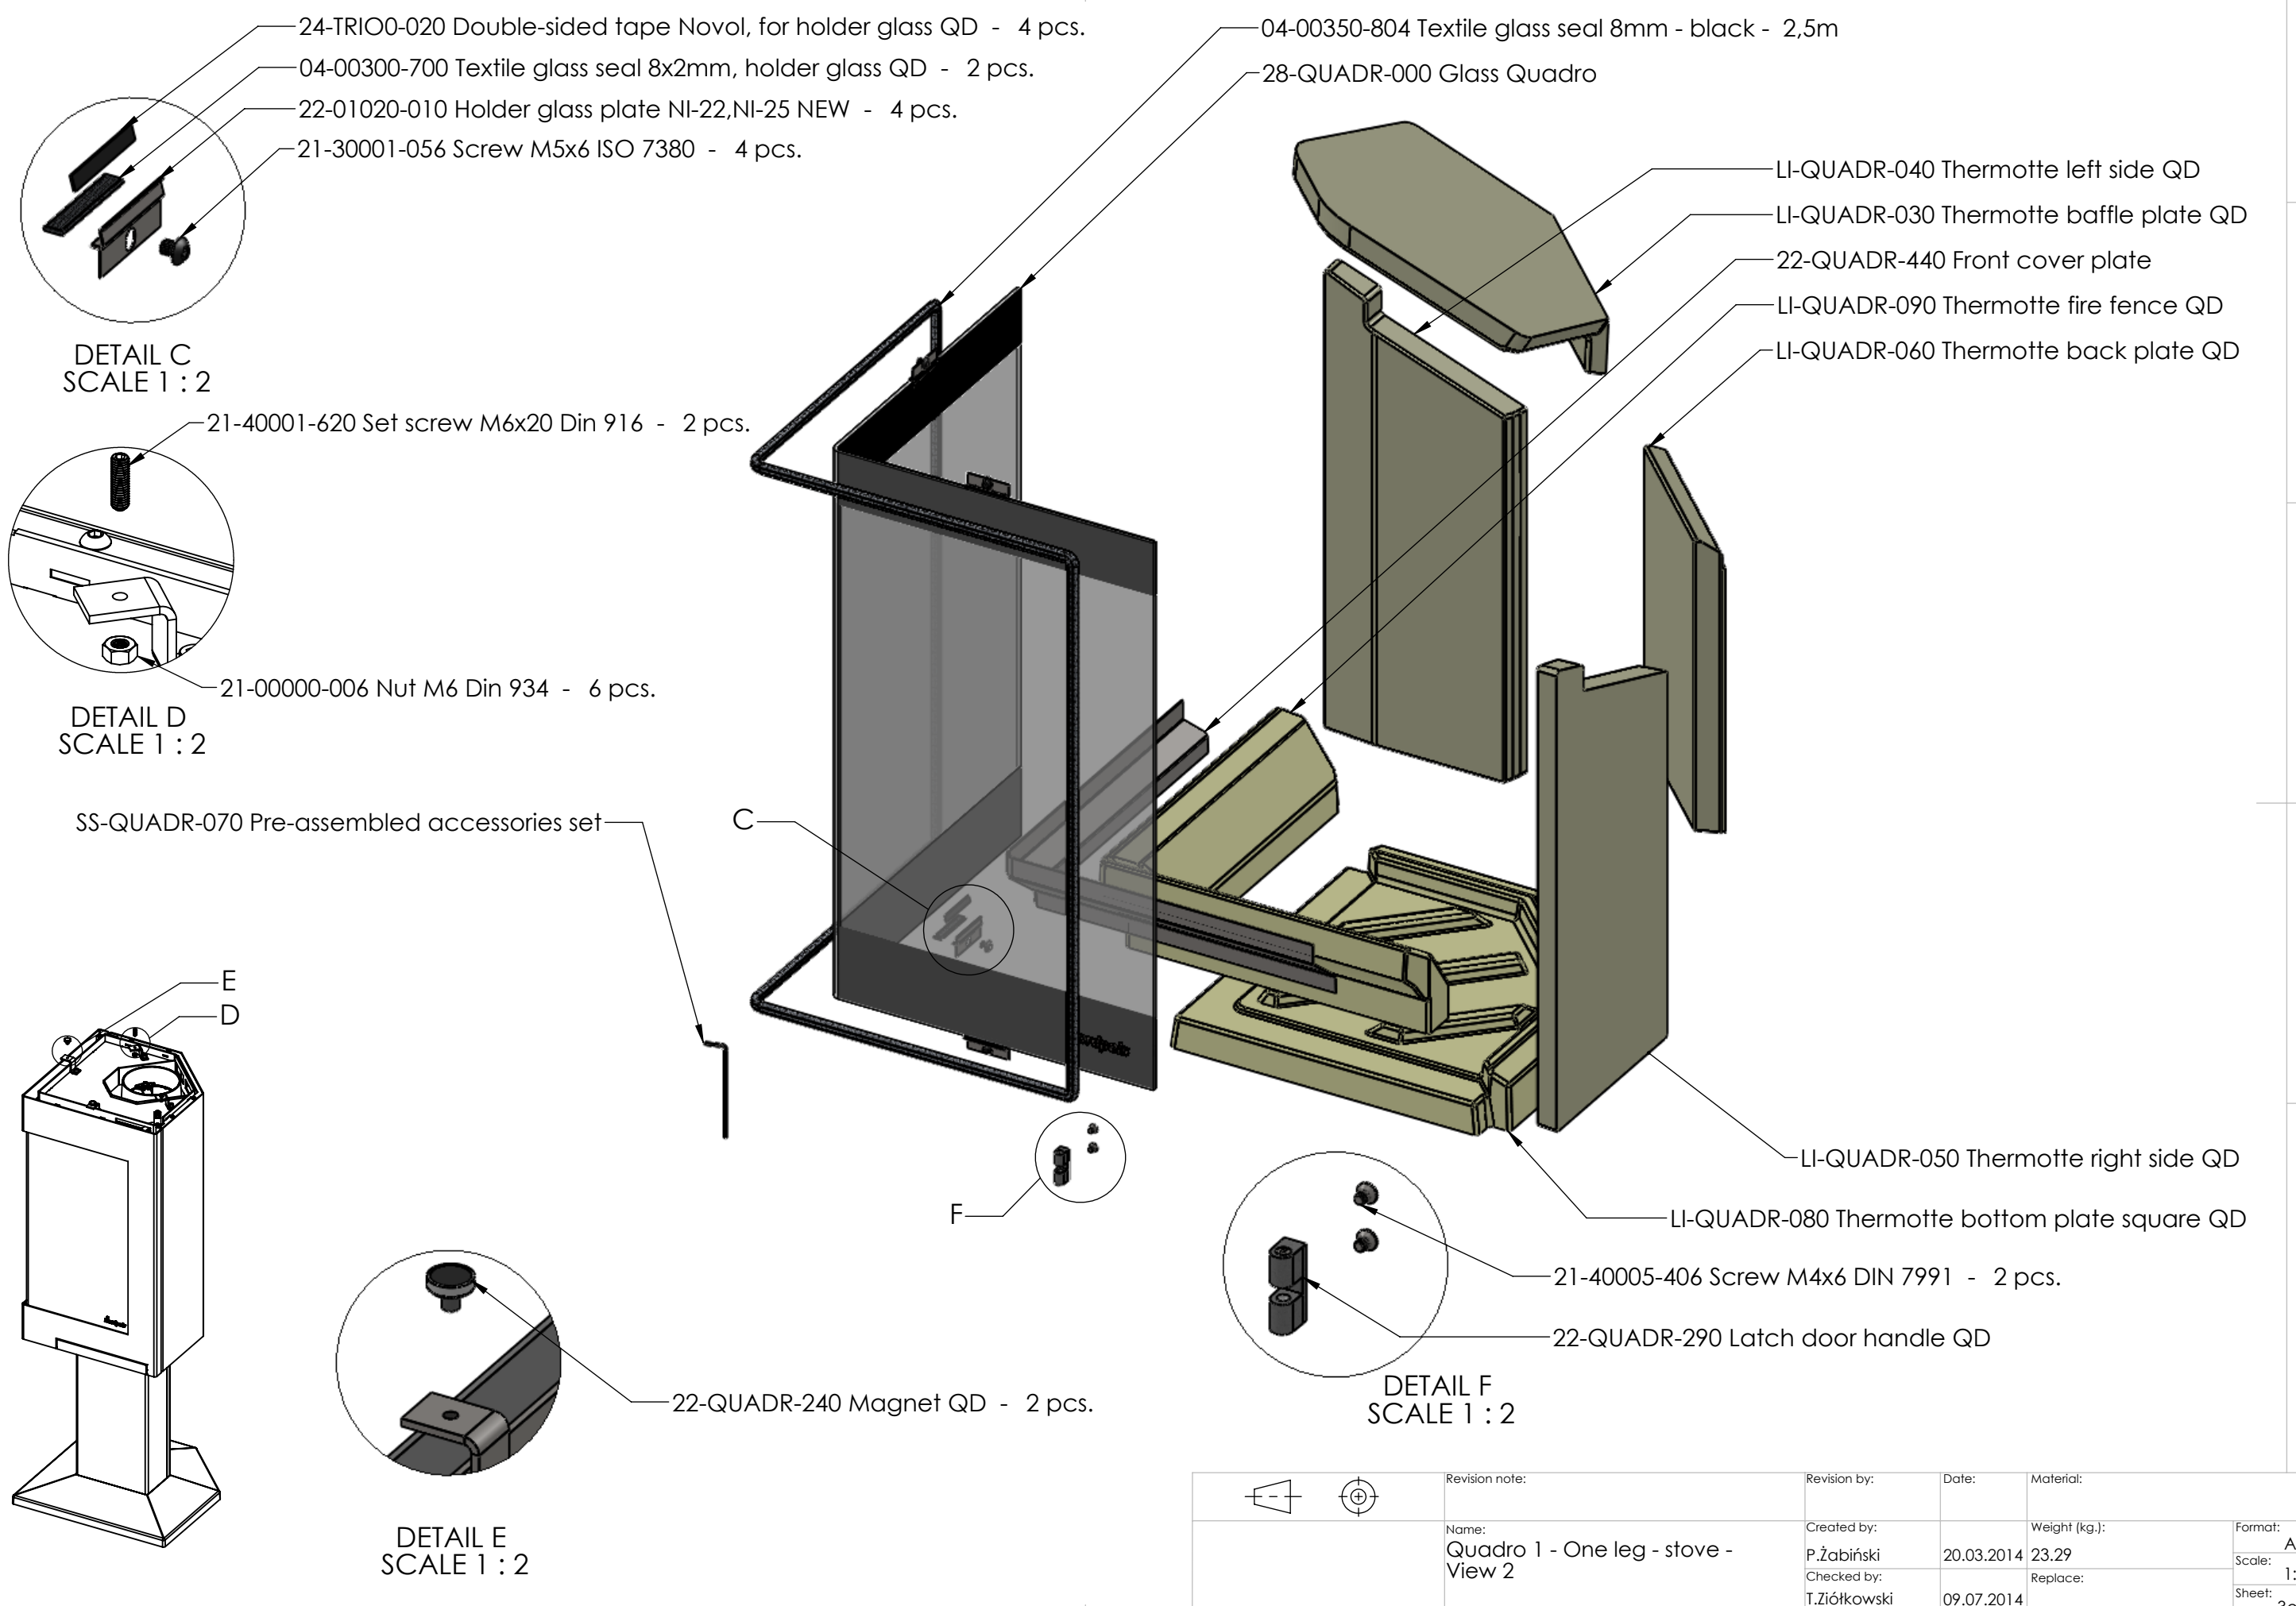

This document is Nordpeis (Nordpeis Sp. z o.o.) exclusive intellectual property. It must be treated as strictly confidential and must not be copied or communicated to any third person without Nordpeis (Nordpeis Sp. z o.o.) written permission.

	Revision note:	Revision by:	Date:	Material:	
	Name: Quadro 1 - One leg - stove - View 2	Created by: P.Żabiński	20.03.2014	Weight (kg.): 23.29	Format: A3
	Nordpeis AS Gjellebekkstubben 11 N-3420 LIERSKOGEN, Norway	Checked by: T.Ziótkowski	09.07.2014	Replace:	Scale: 1:8
Quadro	Approved by: Ł.Keşy	09.07.2014	Part number: SN-QUADR-110	Sheet: 3 of 6	Revision: Q2