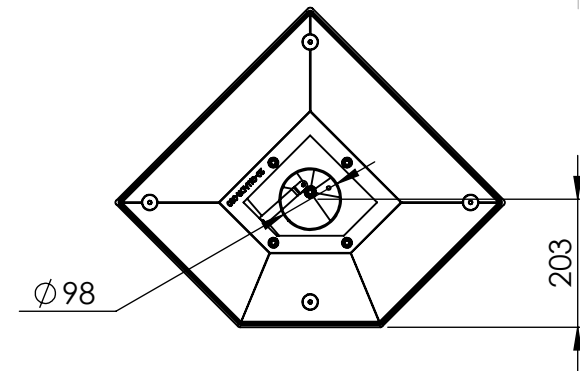

This document is Nordpeis (Nordstar Sp. z o.o.) exclusive intellectual property. It must be treated as strictly confidential and must not be copied or communicated to any third person without Nordpeis (Nordstar Sp. z o.o.) written permission.

A
B
C
D
E
F

Revision note:

Name:
Quadro 1 - One leg - stove - Dimension

Quadro

Revision by:
Created by:
Checked by:
Approved by:

P. Żabiński
T. Ziółkowski
Ł. Kęsy

Date:
20.03.2014
09.07.2014
09.07.2014

Material:
Weight (kg.):
Replace:
Part number:

104.03
SN-QUADR-110

Format:
Scale:
Sheet:
Revision:

A4
1:12
6 of 6
Q2

Nordpeis AS
Gjellebekkstubben 11
N-3420 LIERSKOGEN, Norway