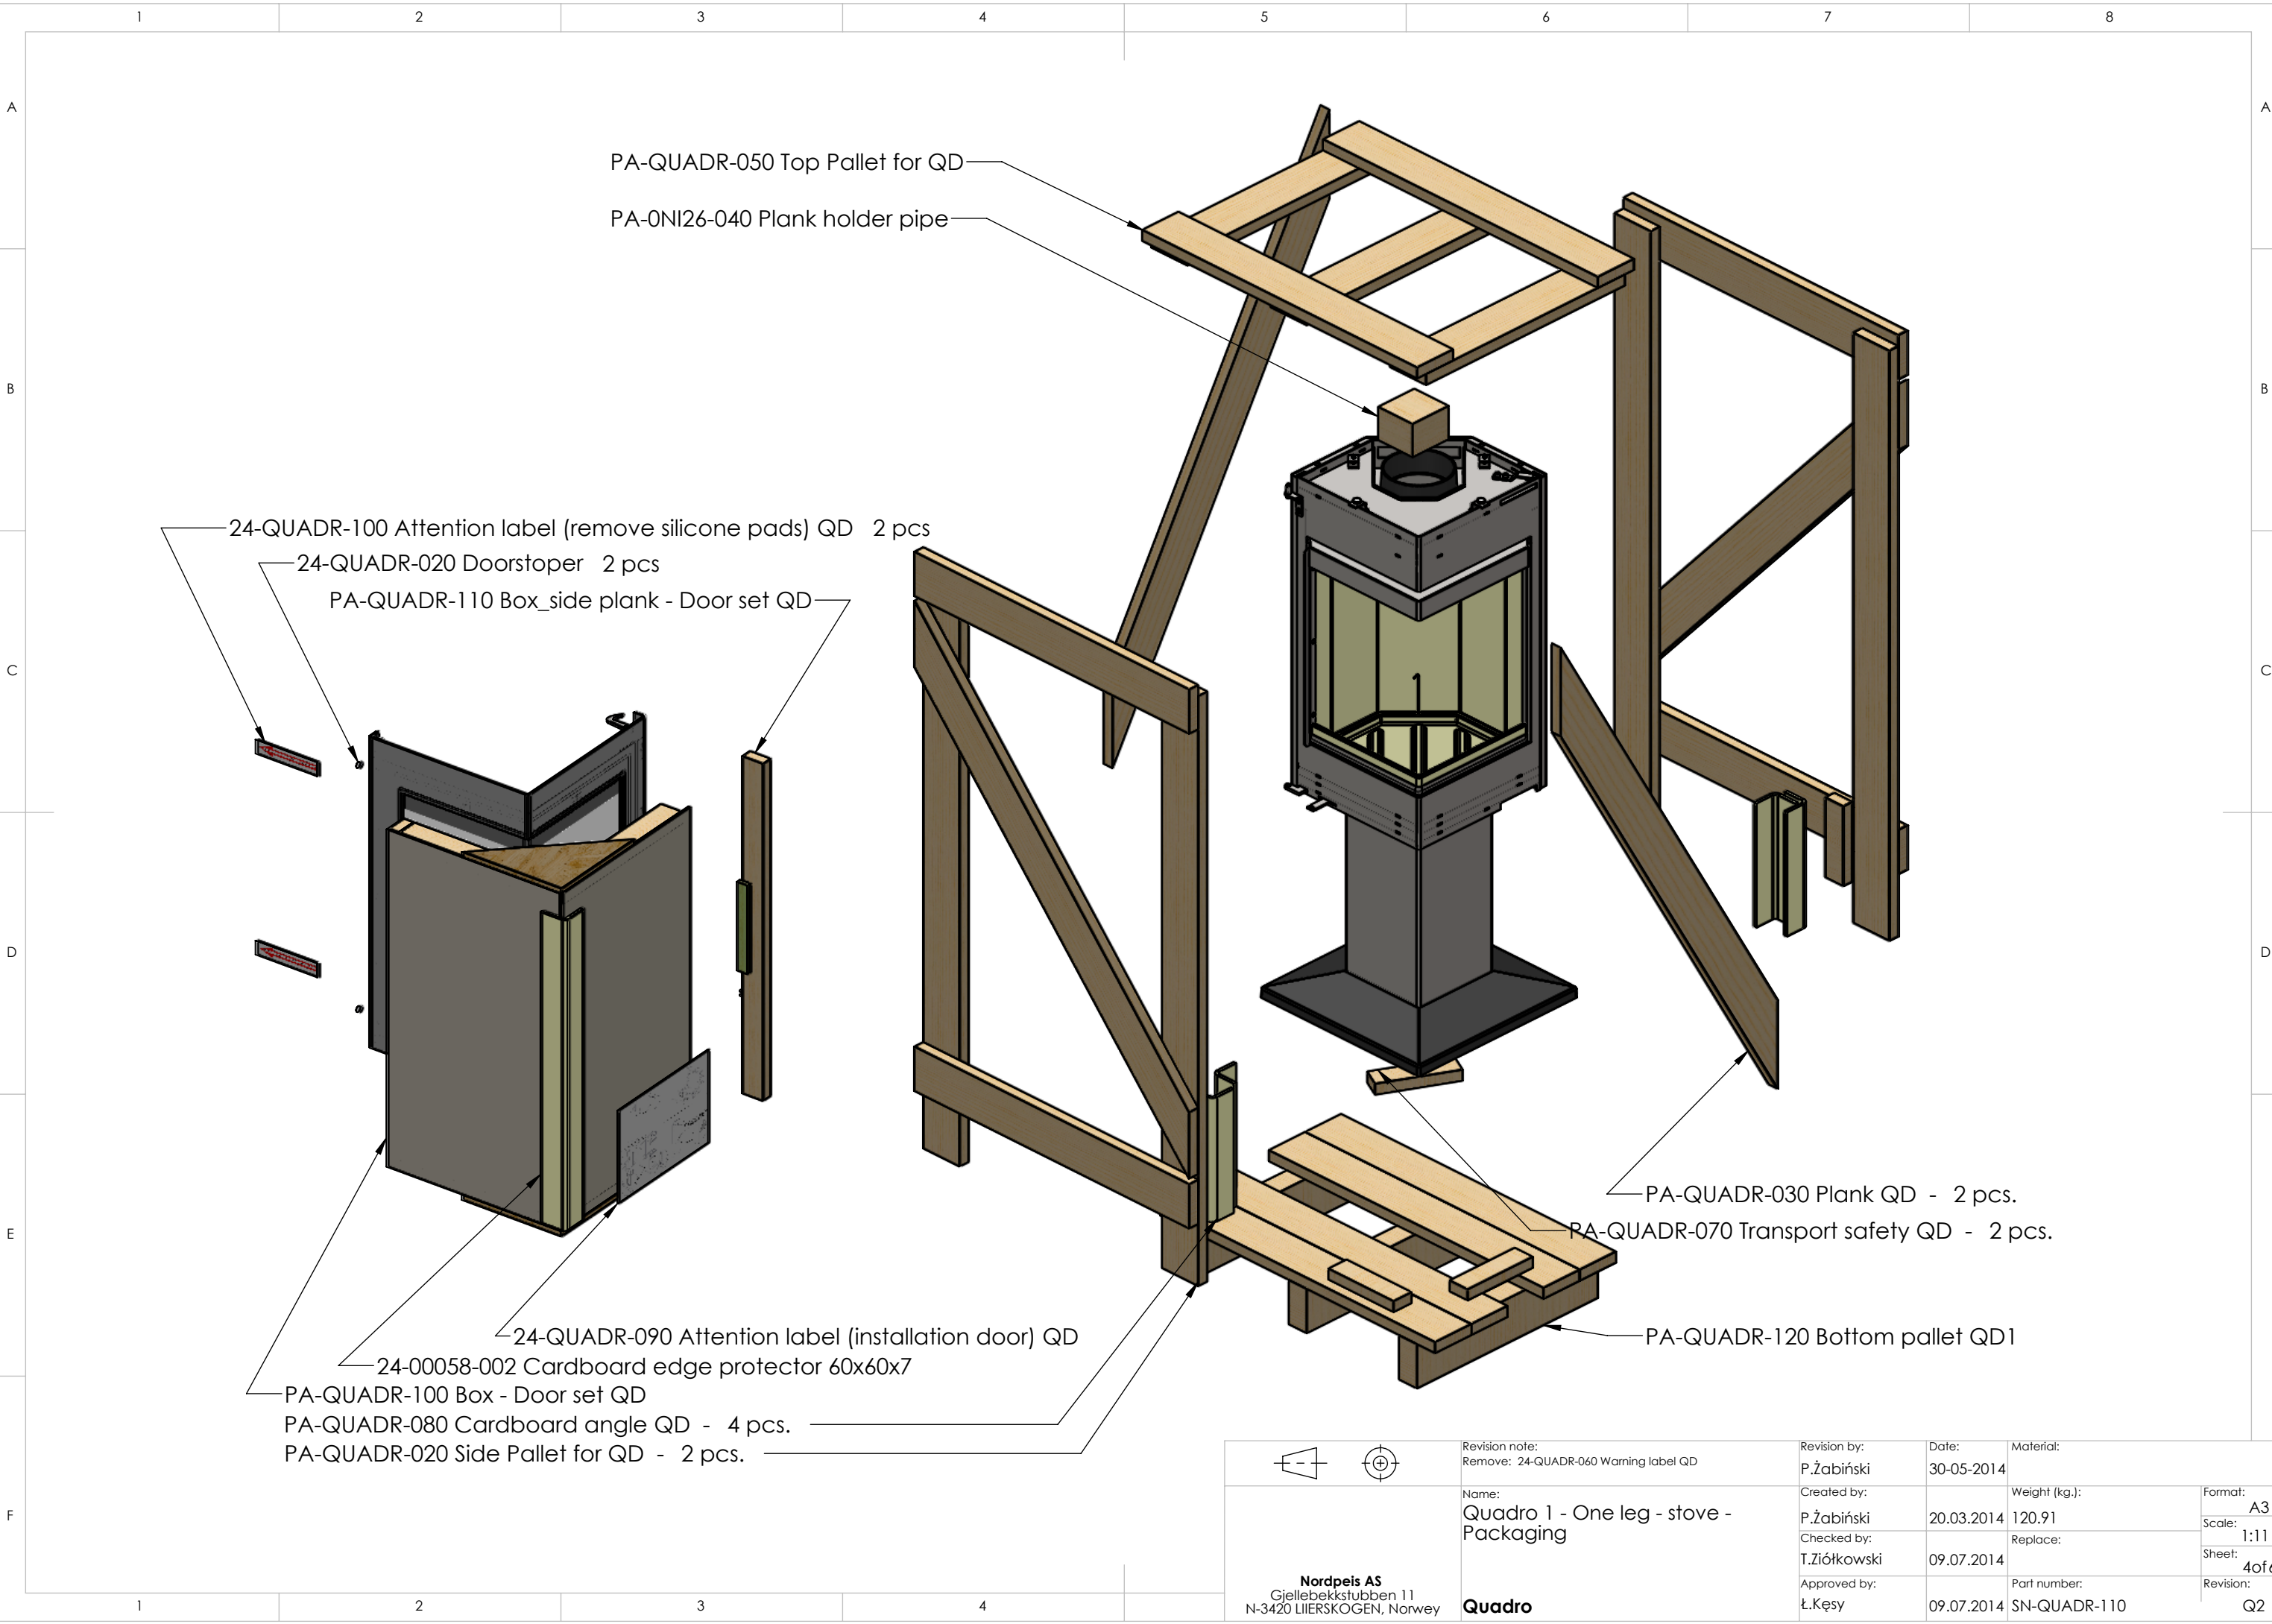

View 1

	Revision note: Add fire tape 10x3mm. into combustion chamber, between the bottom Thermote and the body	Revision by: P.Żabiński	Date: 08.07.2014	Material:	Format: A3
	Name: Quadro 1 - One leg - stove - View 1,2	Created by: P.Żabiński	Date: 20.03.2014	Weight (kg.): 96.77	Scale: 1:8
Nordpeis AS Gjellebekkstubben 11 N-3420 LIERSKOGEN, Norway	Checked by: T.Ziótkowski	Date: 09.07.2014	Replace:	Sheet: 1 of 6	
Quadro	Approved by: Ł.Kęsy	Date: 09.07.2014	Part number: SN-QUADR-110	Revision: Q2	

	Revision note: Add fire tape 10x3mm. into combustion chamber, between the bottom Thermote and the body	Revision by: P.Żabiński	Date: 08.07.2014	Material:	
	Name: Quadro 1 - One leg - stove - View 1	Created by: P.Żabiński	20.03.2014	Weight (kg.): 73.48	Format: A3
<p style="text-align: center;">Nordpeis AS Gjellebekkstubben 11 N-3420 LIERSKOGEN, Norway</p> <p style="text-align: center;">Quadro</p>	Checked by: T.Ziótkowski	09.07.2014	Replace:	Sheet: 2 of 6	Scale: 1:8
	Approved by: Ł.Keşy	09.07.2014	Part number: SN-QUADR-110	Revision: Q2	

	Revision note:	Revision by:	Date:	Material:	
	Name: Quadro 1 - One leg - stove - View 2	Created by: P.Żabiński	20.03.2014	Weight (kg.): 23.29	Format: A3
	Nordpeis AS Gjellebekkstubben 11 N-3420 LIERSKOGEN, Norway	Checked by: T.Ziótkowski	09.07.2014	Replace:	Scale: 1:8
Quadro	Approved by: Ł.Keşy	09.07.2014	Part number: SN-QUADR-110	Sheet: 3 of 6	Revision: Q2

PA-QUADR-050 Top Pallet for QD

PA-0N126-040 Plank holder pipe

24-QUADR-100 Attention label (remove silicone pads) QD 2 pcs

24-QUADR-020 Doorstopper 2 pcs

PA-QUADR-110 Box_side plank - Door set QD

24-QUADR-090 Attention label (installation door) QD