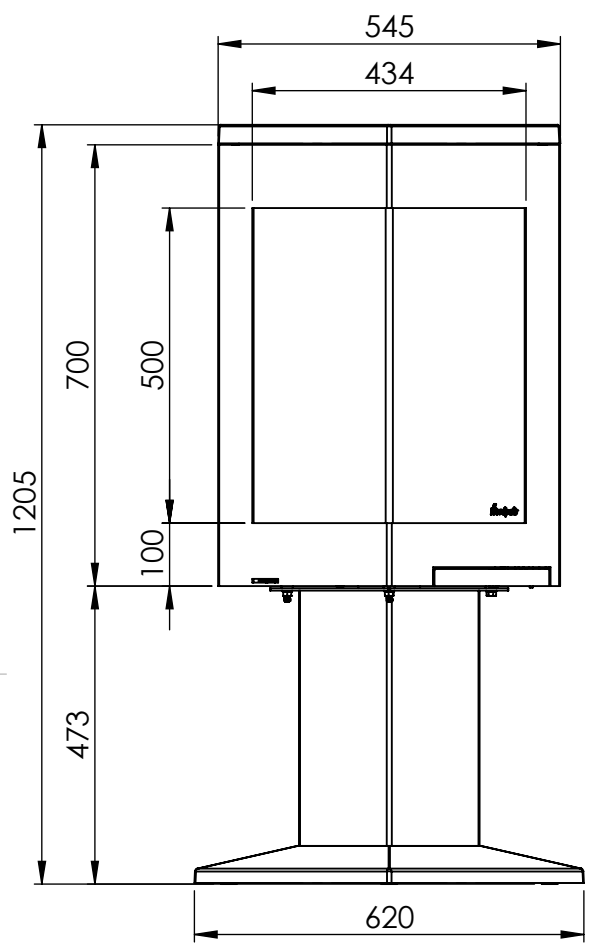

This document is Nordpeis (Nordstar Sp. z o.o.) exclusive intellectual property. It must be treated as strictly confidential and must not be copied or communicated to any third person without Nordpeis (Nordstar Sp. z o.o.) written permission.

A
B
C
D
E
F

Revision note:

Name:
Quadro 1 - One leg - stove - Dimension

Quadro

Revision by:
Created by:
Checked by:
Approved by:

P. Żabiński
T. Ziółkowski
Ł. Kęsy

Date:
20.03.2014
09.07.2014
09.07.2014

Material:
Weight (kg.):
Replace:
Part number:

104.03
SN-QUADR-110

Format:
Scale:
Sheet:
Revision:

A4
1:12
6 of 6
Q2

Nordpeis AS
Gjellebekkstubben 11
N-3420 LIERSKOGEN, Norway